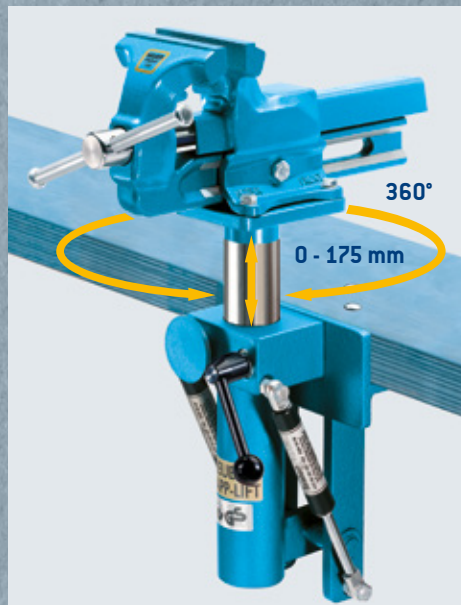

HEUER Collapsible-Lift

Fold, lift, turn.

Three advantages in one device.

When not in use the vice can be folded beneath the workbench thus freeing the whole workspace for other work.

The adjustability of the vice extends to approx. 175 mm in height and to rotatability of 360°.

People of different sizes, items of different height, sizes and shapes requiring a variety of work, are effortlessly accommodated with the HEUER Collapsible-Lift equipment.

A real boon to the workplace that prevents serious posture damage – especially important for trainees in schools and workshops.

* Data refers to HEUER Vices. Also suitable for other makes provided that permitted loading weights are observed. When ordering please do not forget details of make and size.

- 1 From lower edge of workbench plate
- 2 From front edge of workbench plate
- 3 Around point of rotation