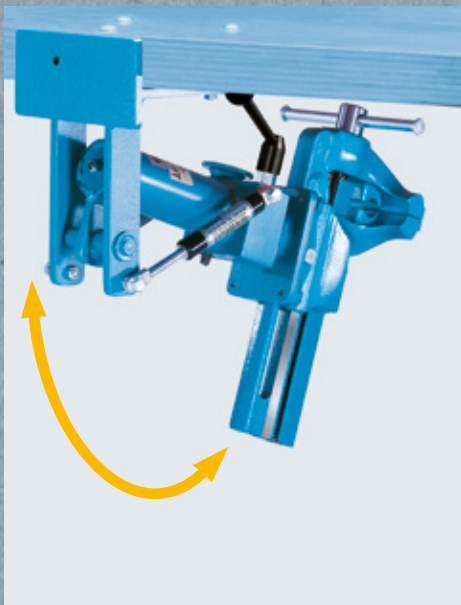

HEUER Collapsible-Lift

Fold, lift, turn.

Three advantages in one device.

When not in use the vice can be folded beneath the workbench thus freeing the whole workspace for other work.

The adjustability of the vice extends to approx. 175 mm in height and to rotatability of 360°.

People of different sizes, items of different height, sizes and shapes requiring a variety of work, are effortlessly accommodated with the HEUER Collapsible-Lift equipment.

A real boon to the workplace that prevents serious posture damage – especially important for trainees in schools and workshops.

* Data refers to HEUER Vices. Also suitable for other makes provided that permitted loading weights are observed. When ordering please do not forget details of make and size.

- 1 From lower edge of workbench plate
- 2 From front edge of workbench plate
- 3 Around point of rotation